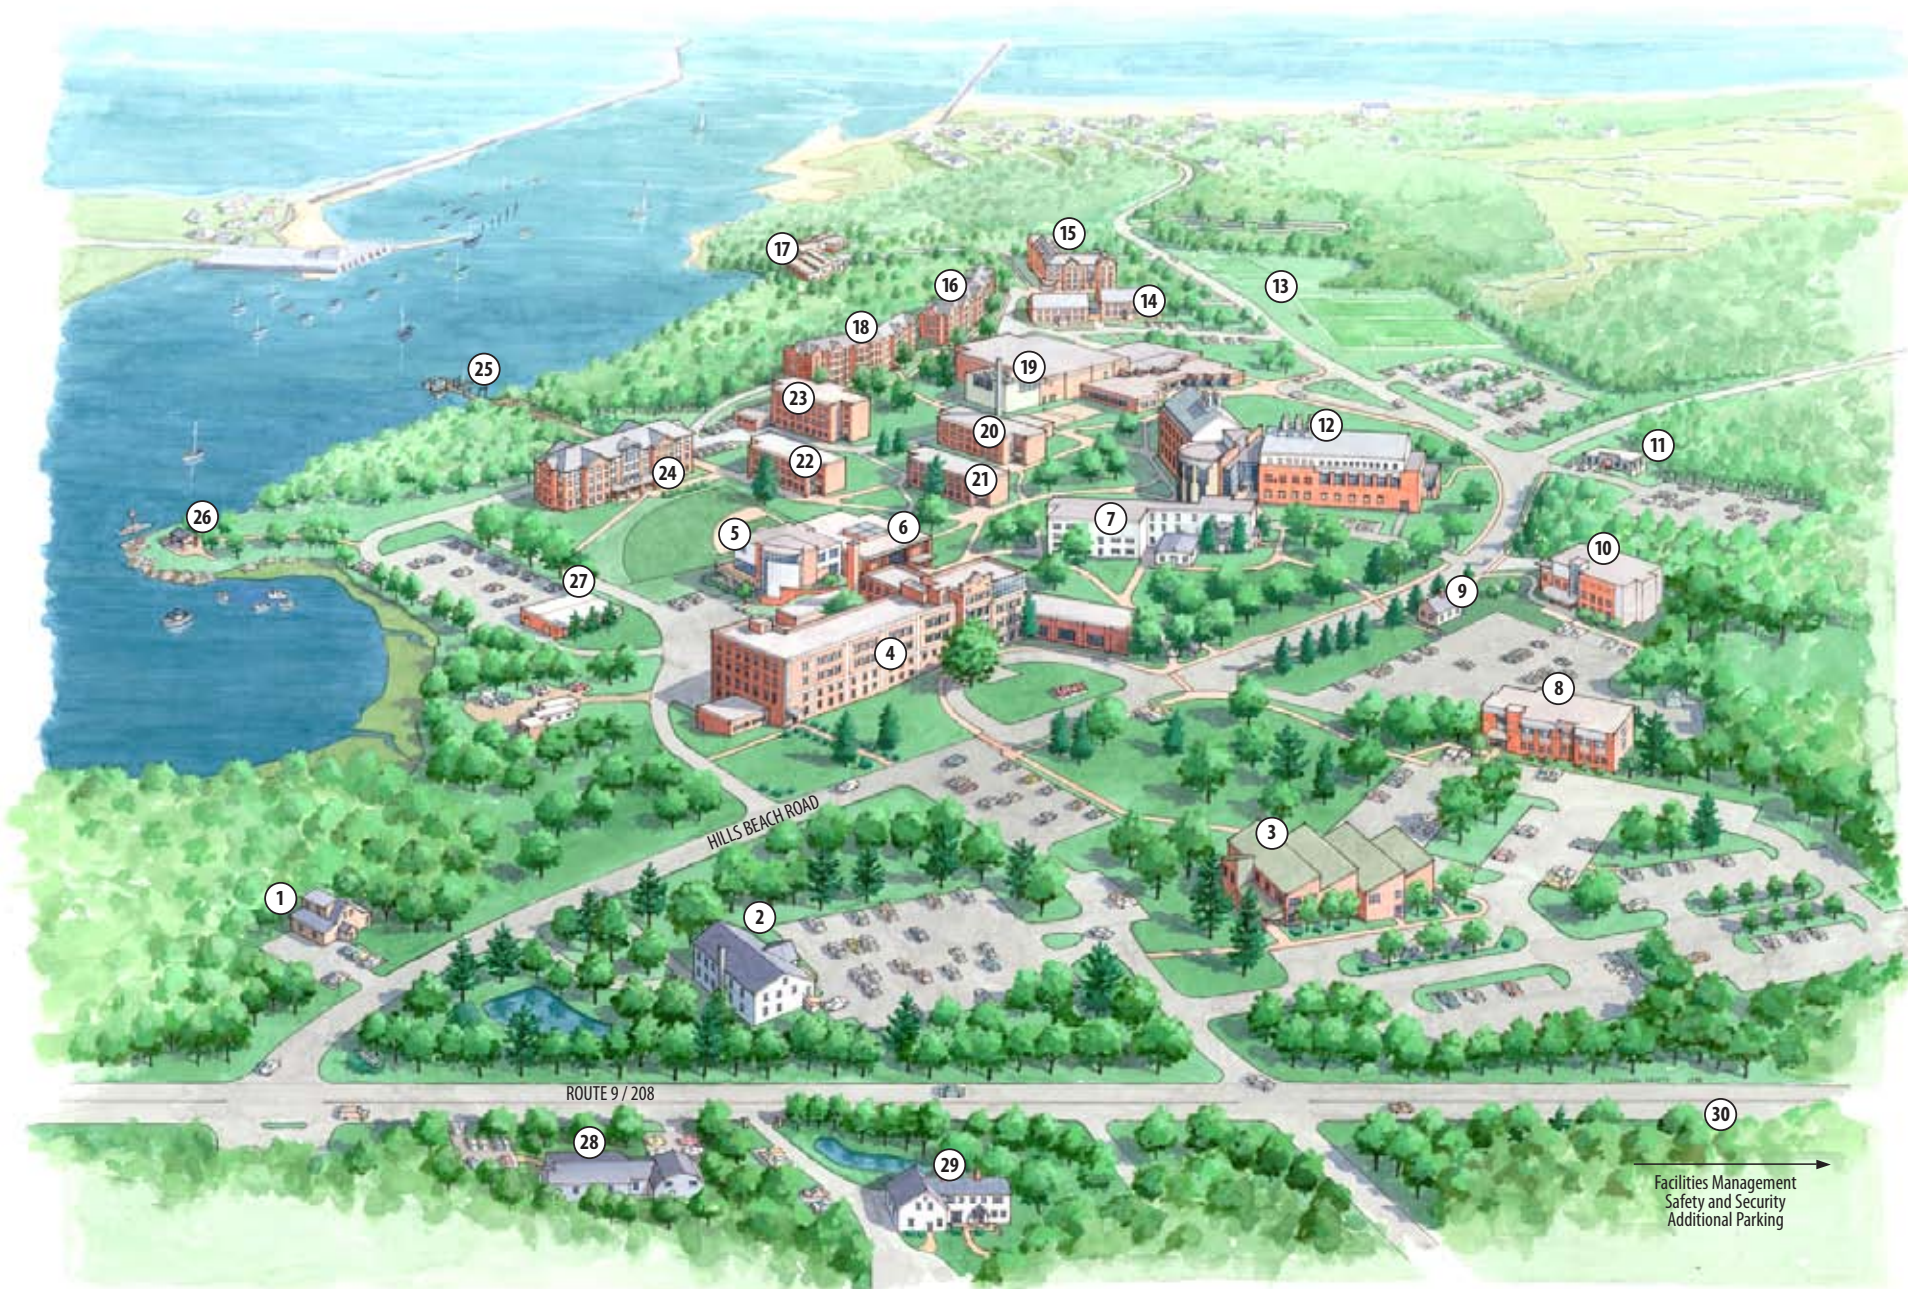

University of NEW ENGLAND

UNIVERSITY CAMPUS · BIDDEFORD, MAINE

1. Welcome Cottage / Admissions
2. Sanford F. Petts Center
3. Marcil Hall
4. Decary Hall
5. George and Barbara Bush Center
6. Jack S. Ketchum Library
7. Stella Maris Hall
8. Peter and Cécile Morgane Hall
9. Gregory Hall
10. Pickus Center for Biomedical Research
11. Learning Assistance Center
12. Harold Alfond Center for Health Sciences
13. Playing Fields
14. Frederick Residence Hall
15. South Residence Hall
16. East Residence Hall
17. Marine Science Center
18. West Residence Hall
19. Campus Center
20. Assisi Residence Hall
21. Siena Residence Hall
22. Padua Residence Hall
23. Avila Residence Hall
24. Featherman Residence Hall
25. University Dock
26. Jordan Point
27. Water Treatment Plant
28. Fiscal Affairs / Human Resources
29. Creative and Fine Arts
30. Facilities Management / Safety and Security